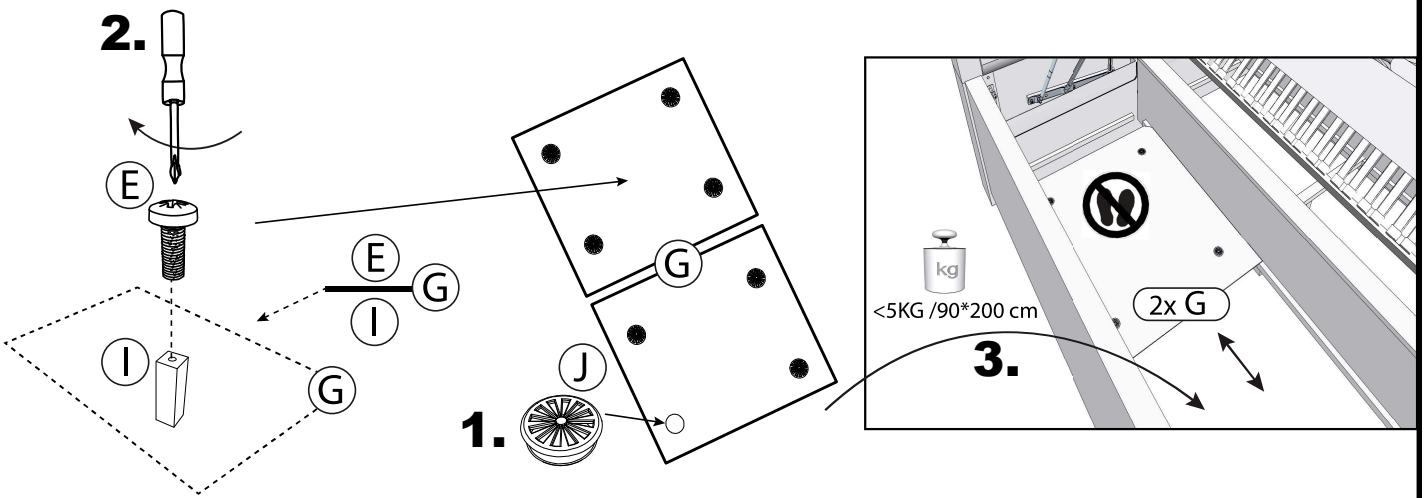

FRIEDA by meise

Bettkasten / Storage

160x200
180x200

6

7

8