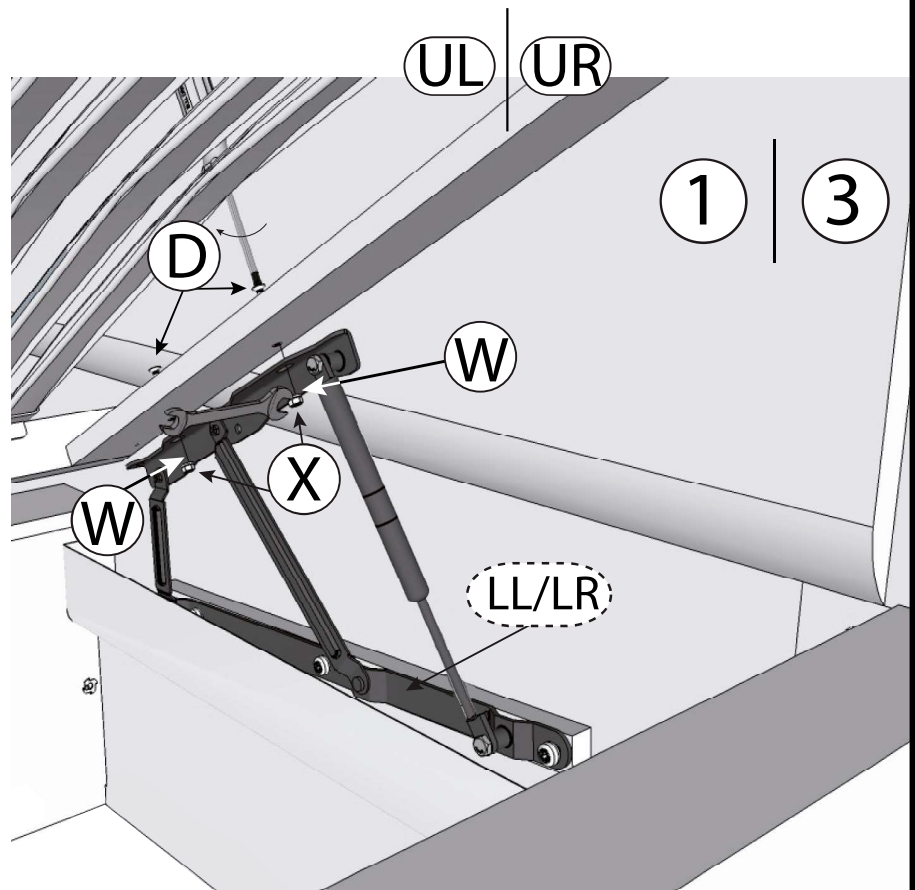

FRIEDA by meise

Bettkasten / Storage

160x200
180x200

4

1.

2.

3.

5