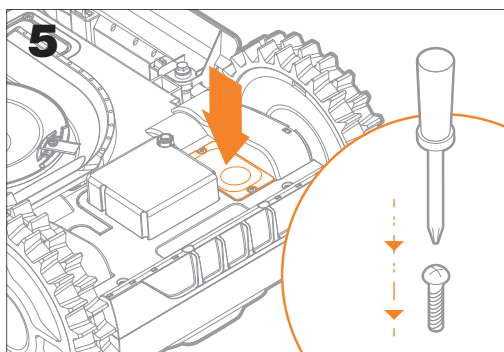

WORX High Pitched Alarm installation

- 1** Landroid L 800 (WR148E)
Landroid L 1000 (WR147E.1)

WORX High Pitched Alarm installation

1 Landroid M Plus 500 (WR165E)
Landroid M Plus 700 (WR167E)