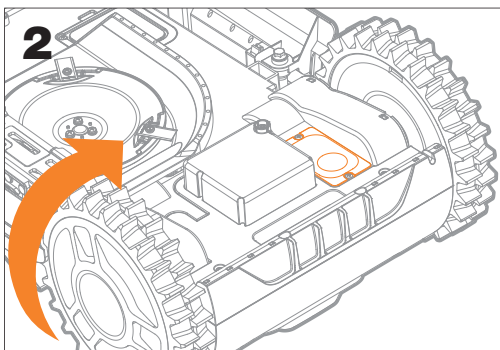

WORX High Pitched Alarm installation

- 1** Landroid L 800 (WR148E)
Landroid L 1000 (WR147E.1)

WORX High Pitched Alarm installation

1 Landroid M Plus 500 (WR165E)
Landroid M Plus 700 (WR167E)