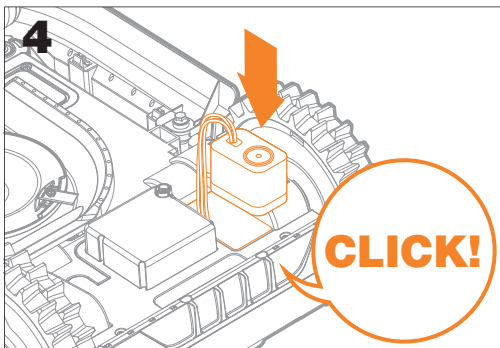

WORX High Pitched Alarm installation

- 1** Landroid L 800 (WR148E)
Landroid L 1000 (WR147E.1)

WORX High Pitched Alarm installation

1 Landroid M Plus 500 (WR165E)
Landroid M Plus 700 (WR167E)