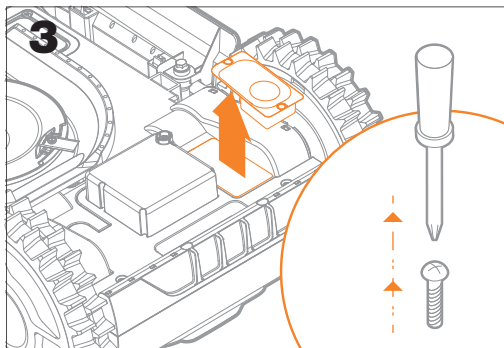

WORX High Pitched Alarm installation

- 1** Landroid L 800 (WR148E)
Landroid L 1000 (WR147E.1)

WORX High Pitched Alarm installation

1 Landroid M Plus 500 (WR165E)
Landroid M Plus 700 (WR167E)