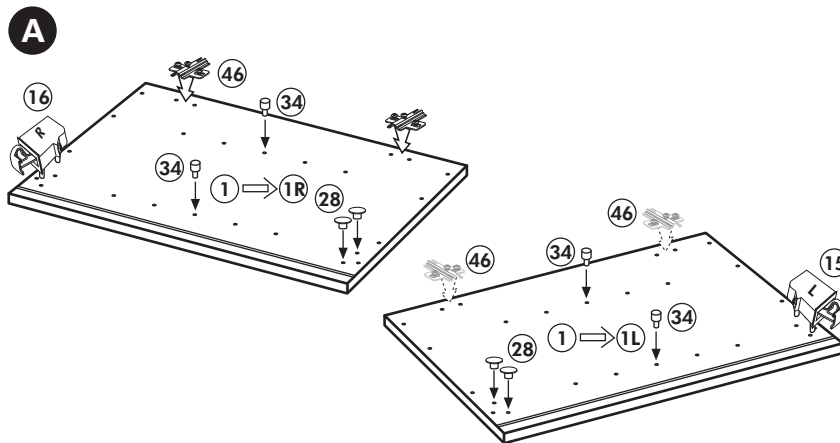

Hängeschrank

Nr. 102 Rev.00

(68) 2x Screw	(23) 10x Washer Ø 3
(28) 4x Washer Ø 10	(27) 18x Screw 3,0 x 20
(60) 4x Washer Ø 5	(26) 4x Screw 4,0 x 30 M4 x 30
(22) 10x Screw	(15) 1x Bracket
(34) 4x Screw	(16) 1x Bracket

(69) 2x Bracket
(42) 4x Bracket
(46) 4x Bracket
(21) 2x Handle