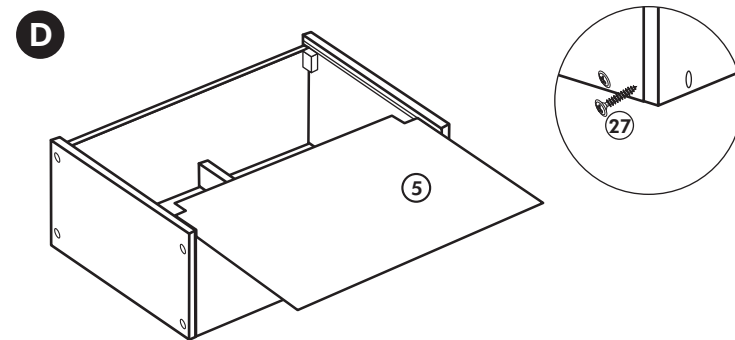

Hängeschrank

Nr. 102 Rev.00

(68) 2x Screw	(23) 10x Washer Ø 3
(28) 4x Washer Ø 10	(27) 18x Screw 3,0 x 20
(60) 4x Washer Ø 5	(26) 4x Screw 4,0 x 30 M4 x 30
(22) 10x Screw	(15) 1x Bracket
(34) 4x Screw	(16) 1x Bracket