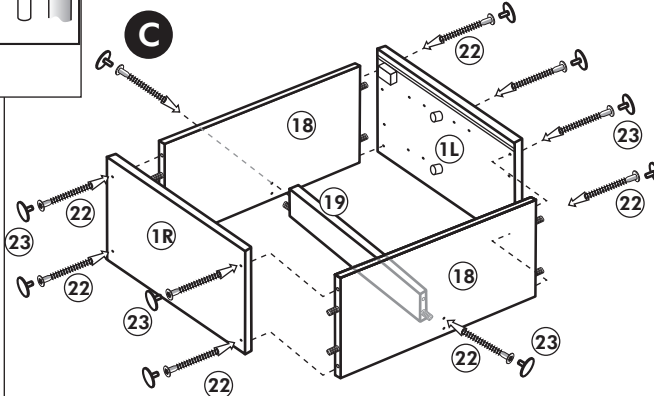

Hängeschrank

Nr. 102 Rev.00

(68) 2x Screw	(23) 10x Washer Ø 3
(28) 4x Washer Ø 10	(27) 18x Screw 3,0 x 20
(60) 4x Washer Ø 5	(26) 4x Screw 4,0 x 30 M4 x 30
(22) 10x Screw	(15) 1x Bracket
(34) 4x Screw	(16) 1x Bracket

(69) 2x Bracket
(42) 4x Bracket
(46) 4x Bracket
(21) 2x Handle