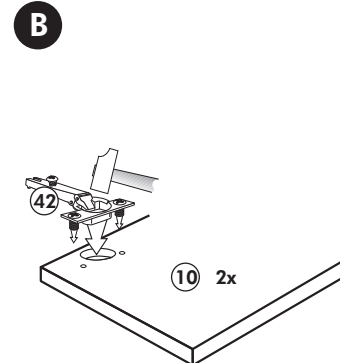

Hängeschrank

Nr. 102 Rev.00

(68) 2x Screw	(23) 10x Washer Ø 3
(28) 4x Washer Ø 10	(27) 18x Screw 3,0 x 20
(60) 4x Washer Ø 5	(26) 4x Screw 4,0 x 30 M4 x 30
(22) 10x Screw	(15) 1x Bracket
(34) 4x Screw	(16) 1x Bracket

(69) 2x Bracket
(42) 4x Bracket
(46) 4x Bracket
(21) 2x Handle