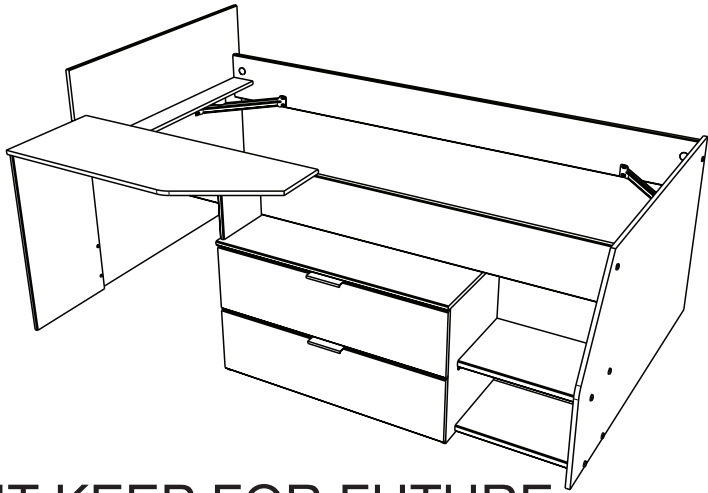

2389LITI

PARISOT INDUSTRIE 70800 SAINT LOUP SUR SEMOUSE -FRANCE-

IMPORTANT KEEP FOR FUTURE REFERENCE

WARNING: NOT SUITABLE FOR CHILDREN UNDER 6 YEARS.
 WARNING: DO NOT PLACE THIS CHILD'S BED NEAR HEAT SOURCES, WINDOWS AND OTHER FURNITURE.
 WARNING: DO NOT USE THIS CHILD'S BED IF ANY PART IS BROKEN, TORN OR MISSING.