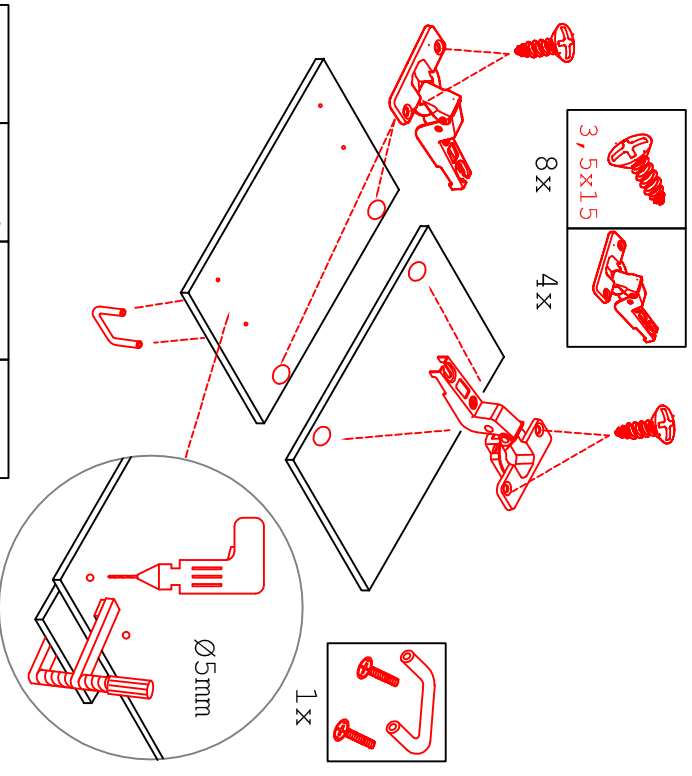

HE 60 Variante

Montageanleitung / Notice de montage / Assembly instruction

2x		4x		4x		12x		8x	 Ø 5mm	8x	
----	--	----	---	----	---	-----	---	----	---	----	---

20x		4x	
-----	---	----	--

8x	 3,5x15	4x	
----	--	----	---

4x		2x		2x	 Ø8mm	2x	
----	---	----	---	----	--	----	---