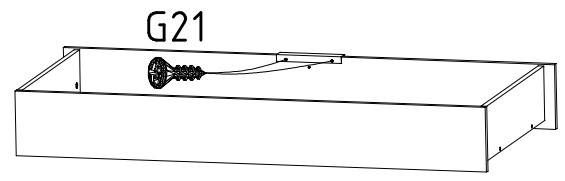

6

Modell/Model/Modèle

5.

Illustrations of a person reading a manual, a person writing on a document, and a person using a pencil on a board.