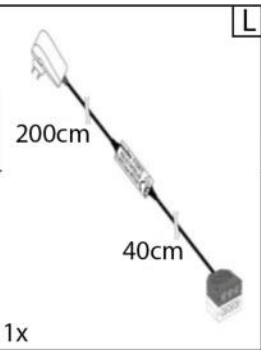

Alonso (2AL-2HO)(2HO-2AL) RGB-LED

05-11-2021