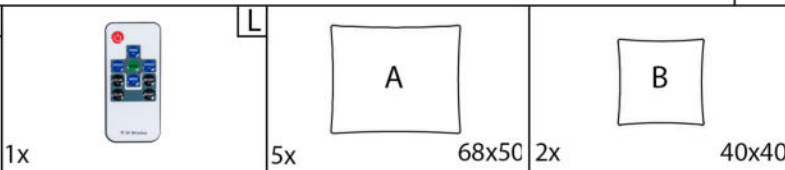

Alonso (2AL-2HO)(2HO-2AL) RGB-LED

05-11-2021