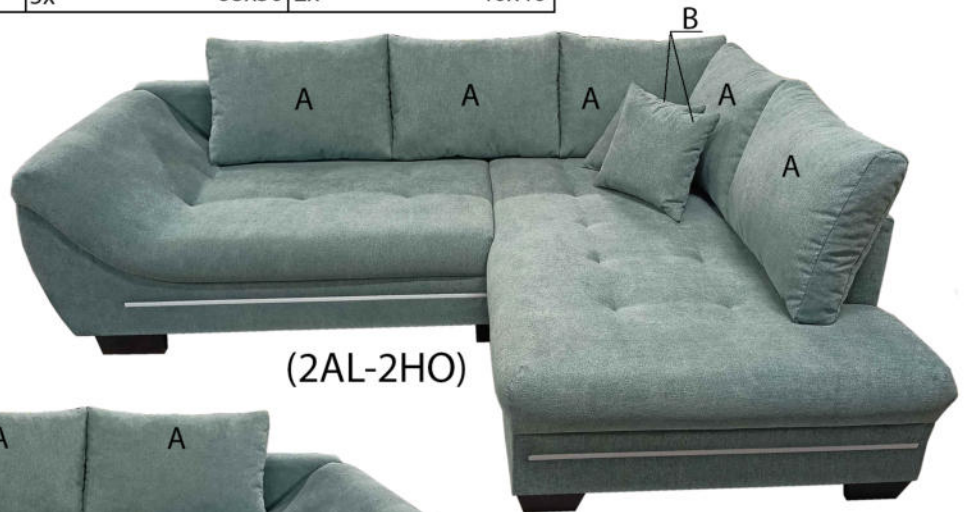

Alonso (2AL-2HO)(2HO-2AL) RGB-LED

05-11-2021