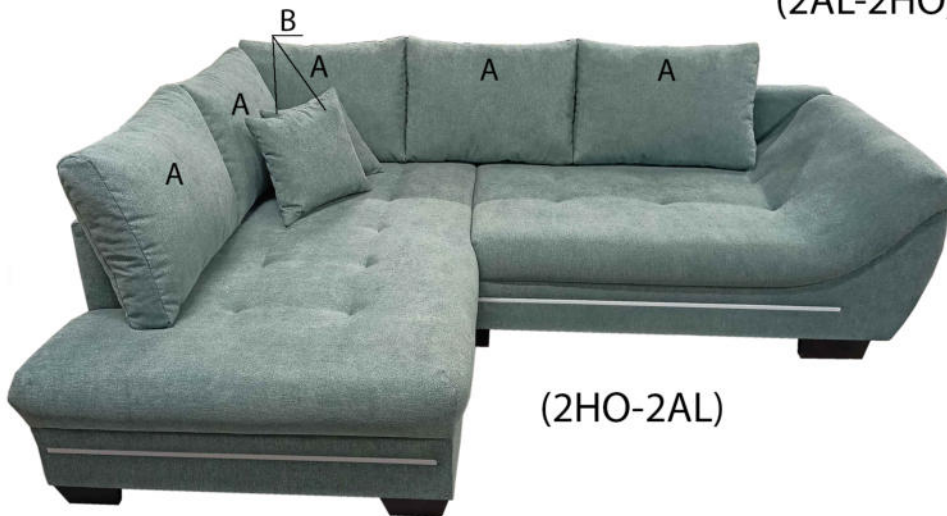

Alonso (2AL-2HO)(2HO-2AL) RGB-LED

05-11-2021