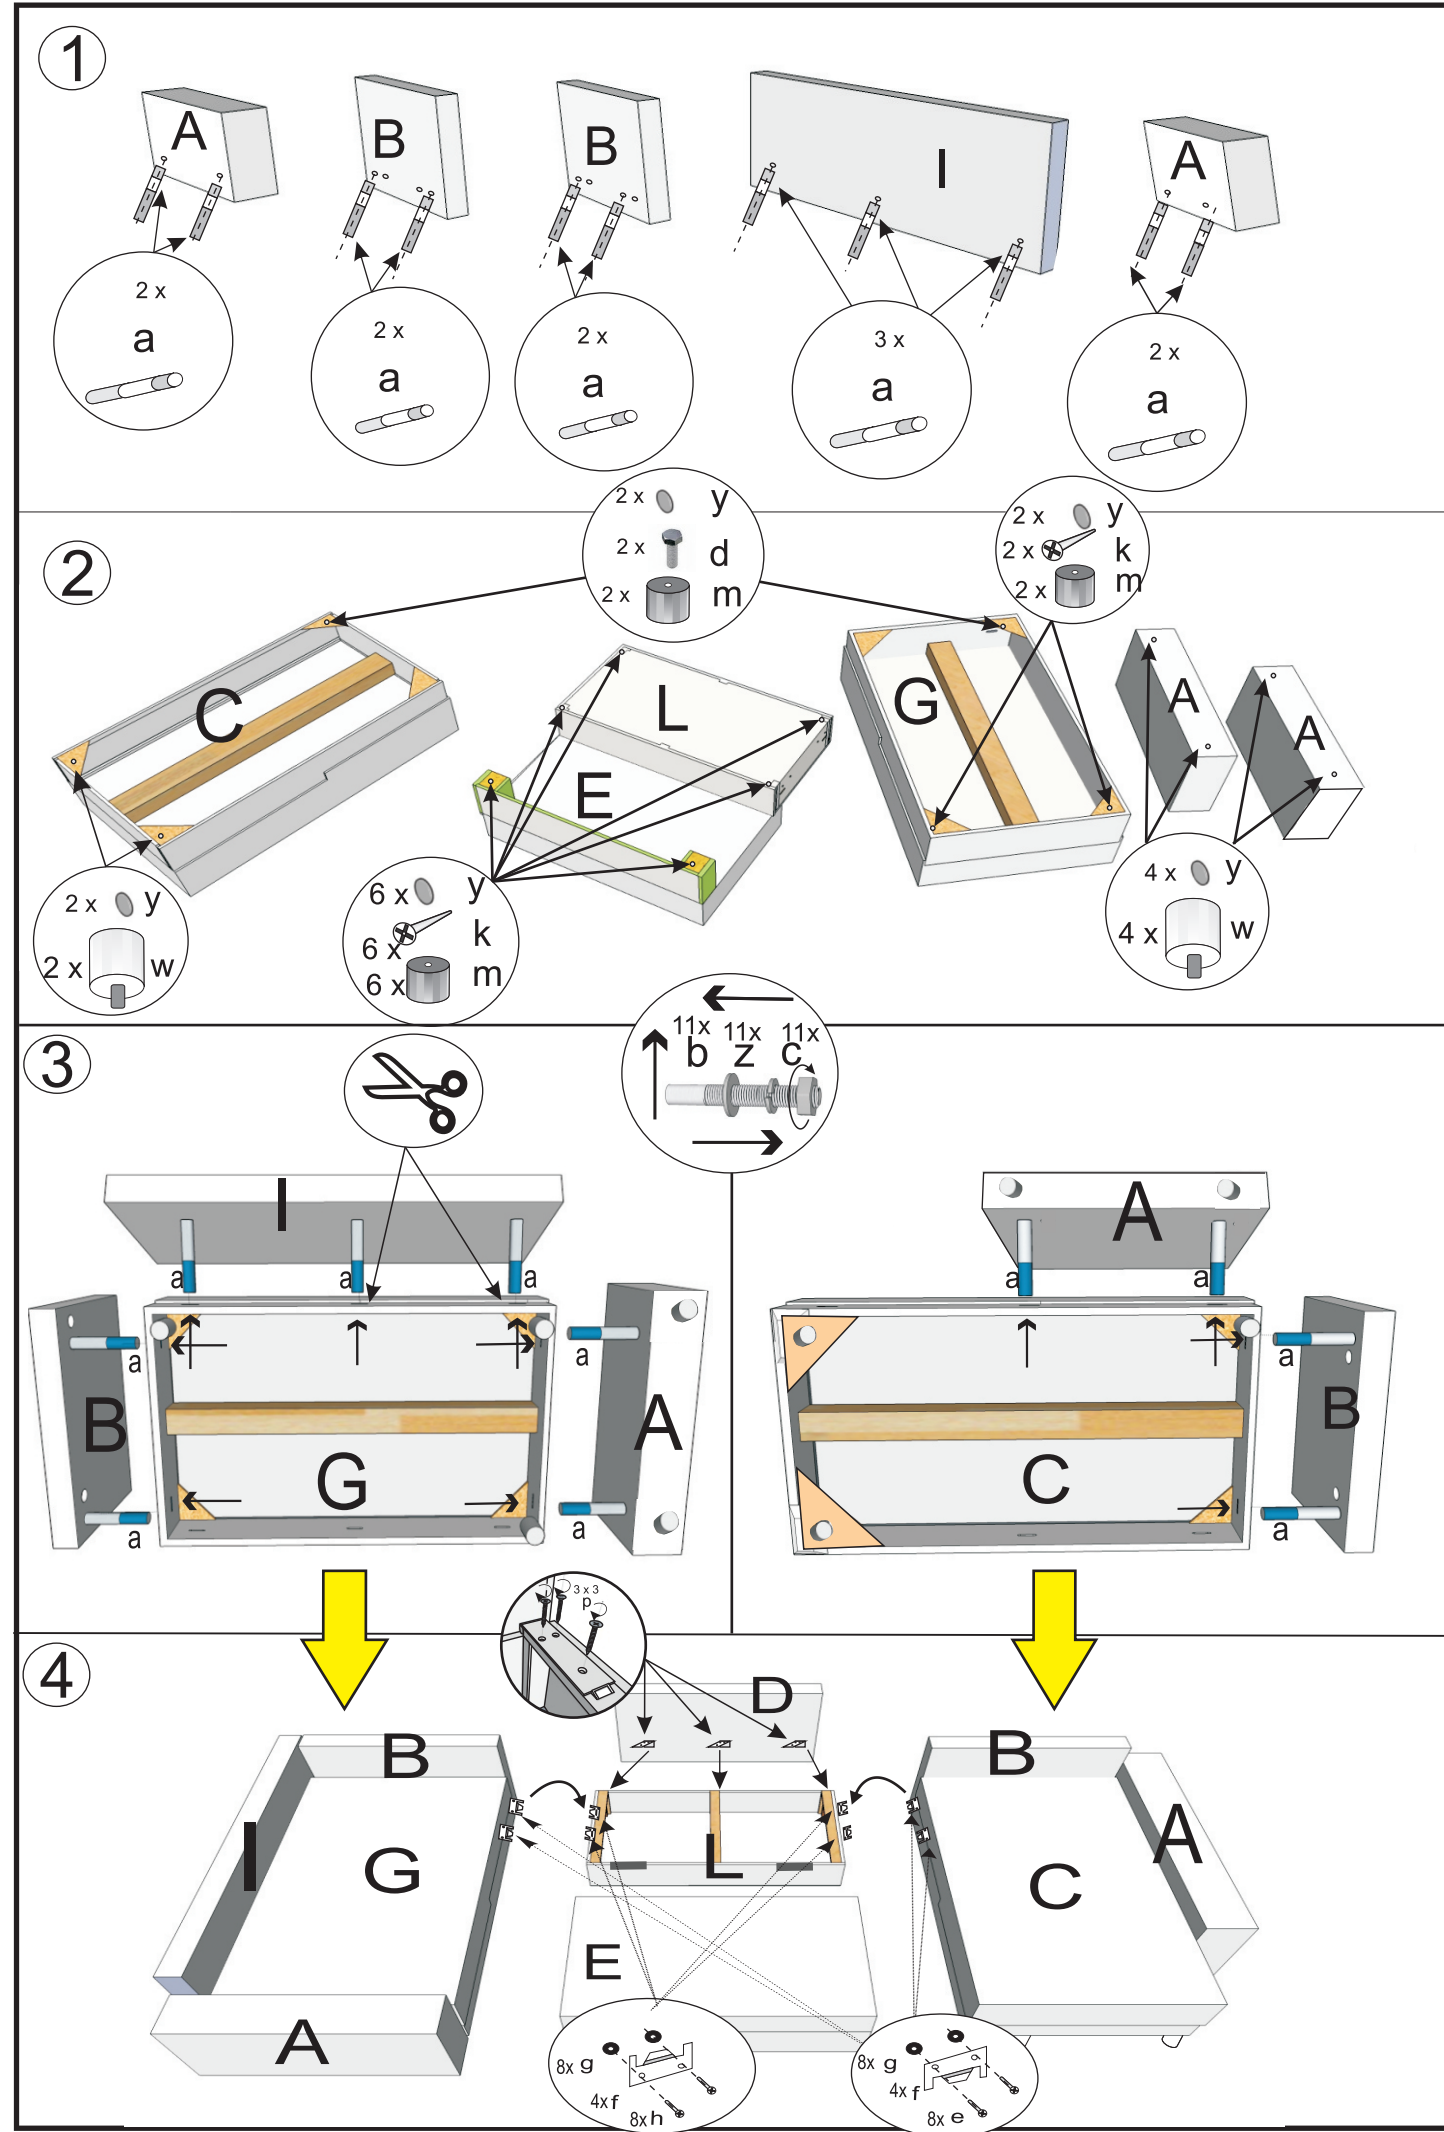

2: PARIS LIGHT - L

2: PARIS LIGHT - R