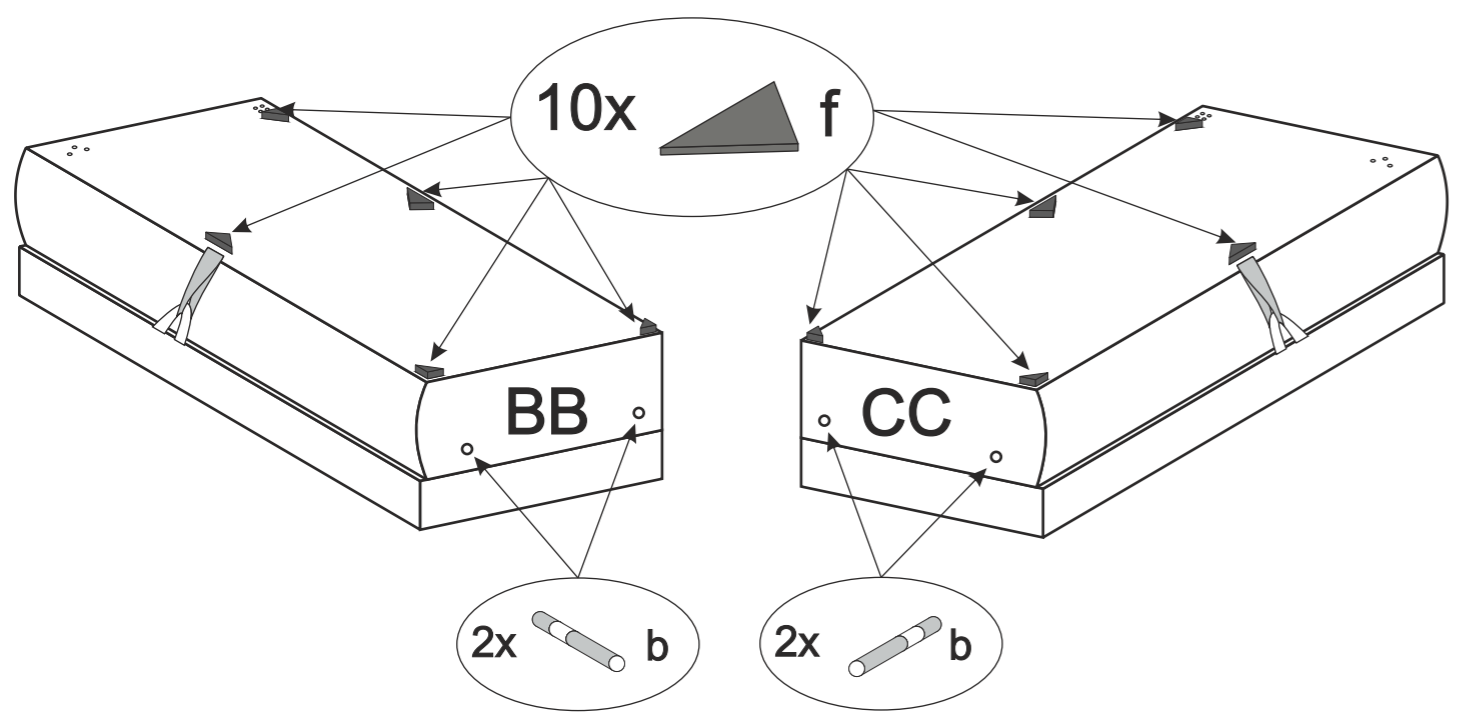

1

2

NERON 180 KP LED

7

NERON 180 KP LED