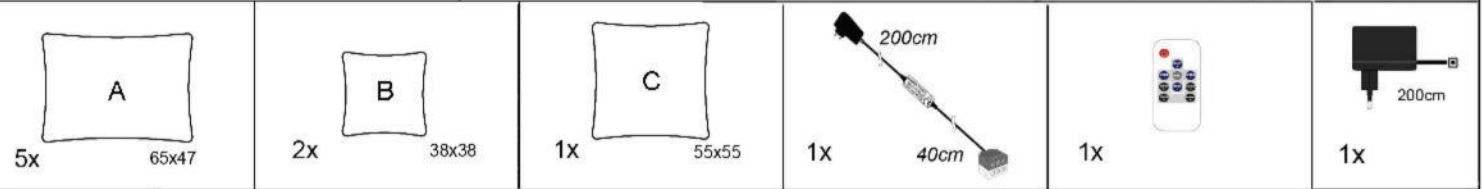

Nikita (3HO-2AL) RGB LED+Sound System

(3HO-2AL)

08-06-2020