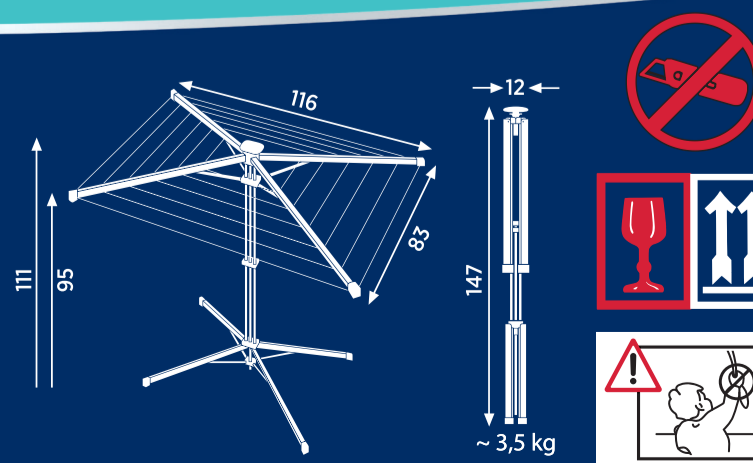

Quality & Design by Leifheit AG
Leifheitstr. 1
56377 Nassau/Germany
*www.leifheit.com
Made in China

82500-1