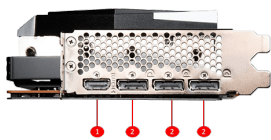

SPECIFICATIONS

Model Name	Radeon™ RX 7900 XTX GAMING TRIO CLASSIC 24G
Graphics Processing Unit	Radeon™ RX 7900 XTX
Interface	PCI Express® Gen 4
Stream Processors	6144 Units
Core Clocks	Boost: Up to 2500 MHz Game: Up to 2300 MHz
Memory Speed	20 Gbps
Memory	24GB GDDR6
Memory Bus	384-bit
Output	DisplayPort x3 (up to v2.1) HDMI™ x 1 (Supports 4K@120Hz HDR, 8K@60Hz HDR, and Variable Refresh Rate as specified in HDMI™ 2.1)
HDCP Support	Y
Power consumption	355 W
Power connectors	8-pin x 3
Recommended PSU	800W
Card Dimension (mm)	325 x 141 x 56 mm
Weight (Card / Package)	1628g / 2358g
DirectX Version Support	12 Ultimate
OpenGL Version Support	4.6
Maximum Displays	4
FreeSync™ Technology	Y
Digital Maximum Resolution	7680x4320

CONNECTIONS

1. DisplayPort
2. HDMI

FEATURES

TRI FROZR 2

TRI FROZR 2 offers the perfect balance between cool temperatures and quiet fans during endless gaming sessions.

TORX FAN 4.0

A masterpiece of teamwork, fan blades work in pairs to create unprecedented levels of focused air pressure.

Airflow Control

Don't sweat it, Airflow Control guides the air to exactly where it needs to be for maximum cooling.

Core Pipe

Precision-machined heat pipes ensure max contact and spread heat along the full length of the heatsink.