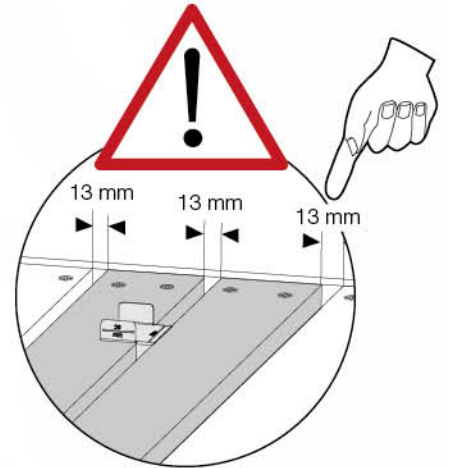

# 15c

10x 45 mm  
002\_220

$$\frac{\text{[Screw icon]} - 4 \text{ cm}}{2} = a$$

2x