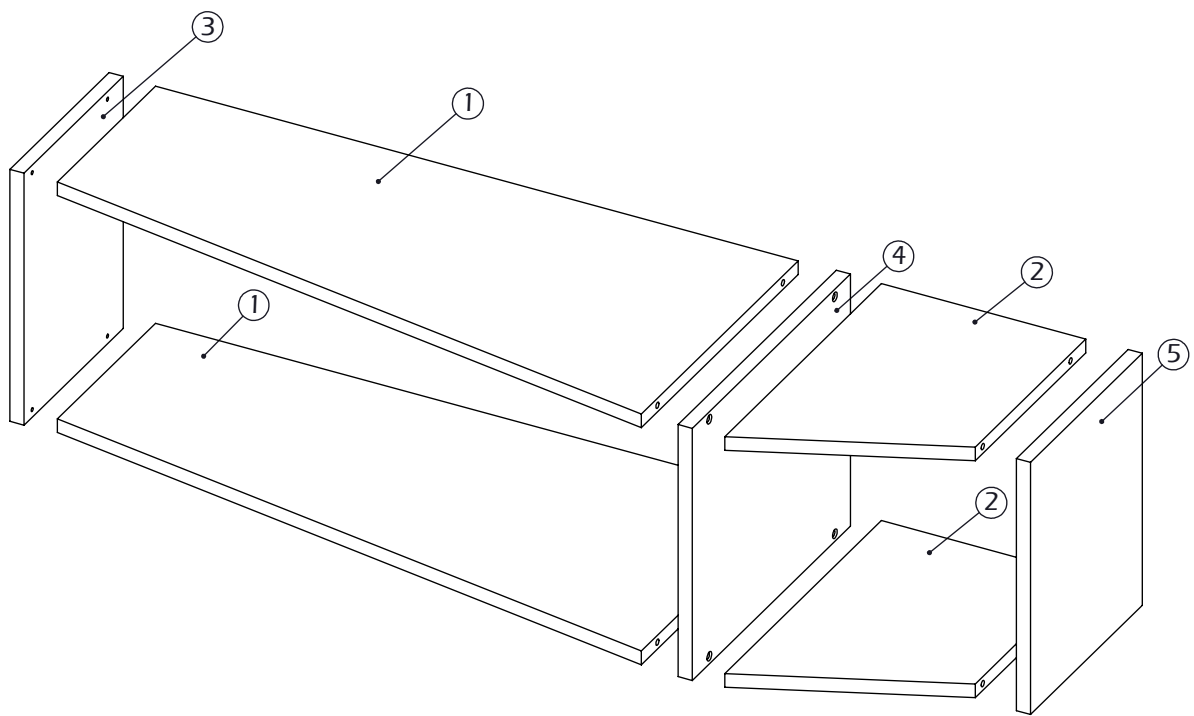

ONE SHELVING UNIT

Max
10kg

TEMAHOME

7200.514

Protected wood species are not used in this product

Product contains recycled wood

A - 16x	B - 8x	C - 16x	D - 4x	E - 4x	F - 2x	G - 1x
						
0512.042	0512.041	0520.009	0992.003	0512.134	0512.116	0519.207

- 1
- | | |
|---|---|
| x16 | x8 |
|  |  |
| A - Ø15x13 | B - Ø7x41 |

- 2
- | |
|--|
| x4 |
|  |
| E - Ø7x83 |

3

x16	x4
	
C - Ø20x0.5	D - Ø26x3

F

4

x4	x2
	
F - Ø3x16	G - 40x15x2

2°