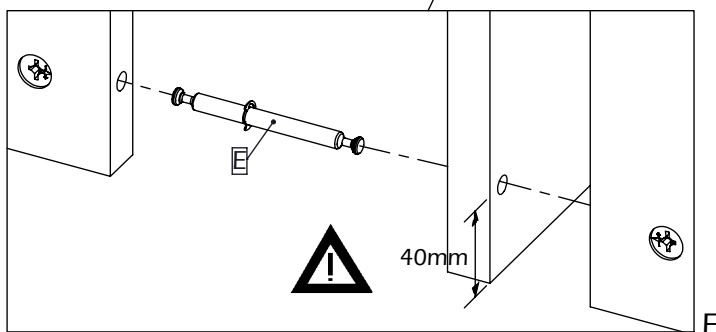

ONE SHELVING UNIT

Max
10kg

TEMAHOME

7200.514

Protected wood species are not used in this product

Product contains recycled wood

A - 16x	B - 8x	C - 16x	D - 4x	E - 4x	F - 2x	G - 1x
						
0512.042	0512.041	0520.009	0992.003	0512.134	0512.116	0519.207

- 1
- | | |
|---|---|
| x16 | x8 |
|  |  |
| A - Ø15x13 | B - Ø7x41 |

- 2
- | |
|--|
| x4 |
|  |
| E - Ø7x83 |

3

x16	x4
	
C - Ø20x0.5	D - Ø26x3

F

4

x4	x2
	
F - Ø3x16	G - 40x15x2

2°