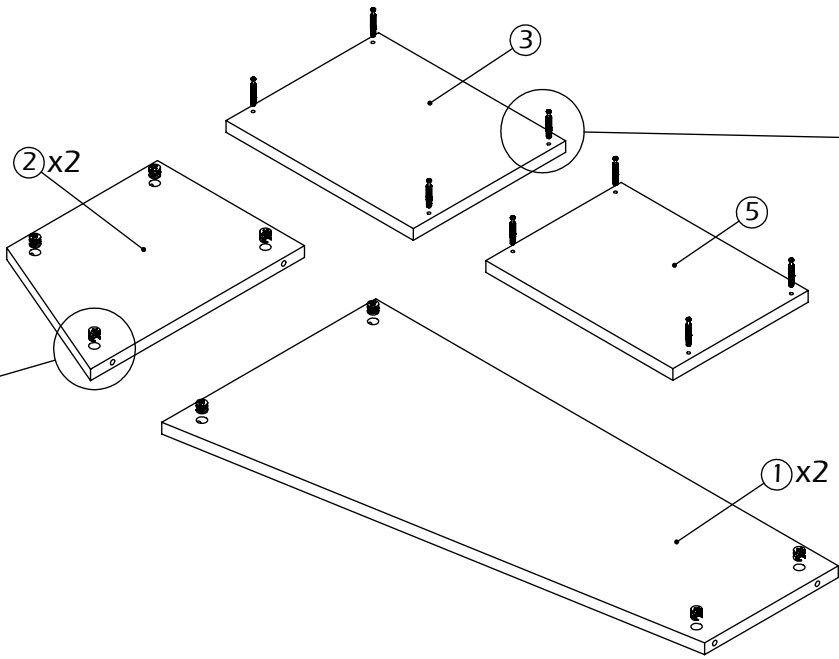

ONE SHELVING UNIT

Max
10kg

TEMAHOME

7200.514

Protected wood species are not used in this product

Product contains recycled wood

A - 16x	B - 8x	C - 16x	D - 4x	E - 4x	F - 2x	G - 1x
						
0512.042	0512.041	0520.009	0992.003	0512.134	0512.116	0519.207

- 1
- | | |
|---|---|
| x16 | x8 |
|  |  |
| A - Ø15x13 | B - Ø7x41 |

- 2
- | |
|--|
| x4 |
|  |
| E - Ø7x83 |

3

x16	x4
	
C - Ø20x0.5	D - Ø26x3

F

4

x4	x2
	
F - Ø3x16	G - 40x15x2

2°