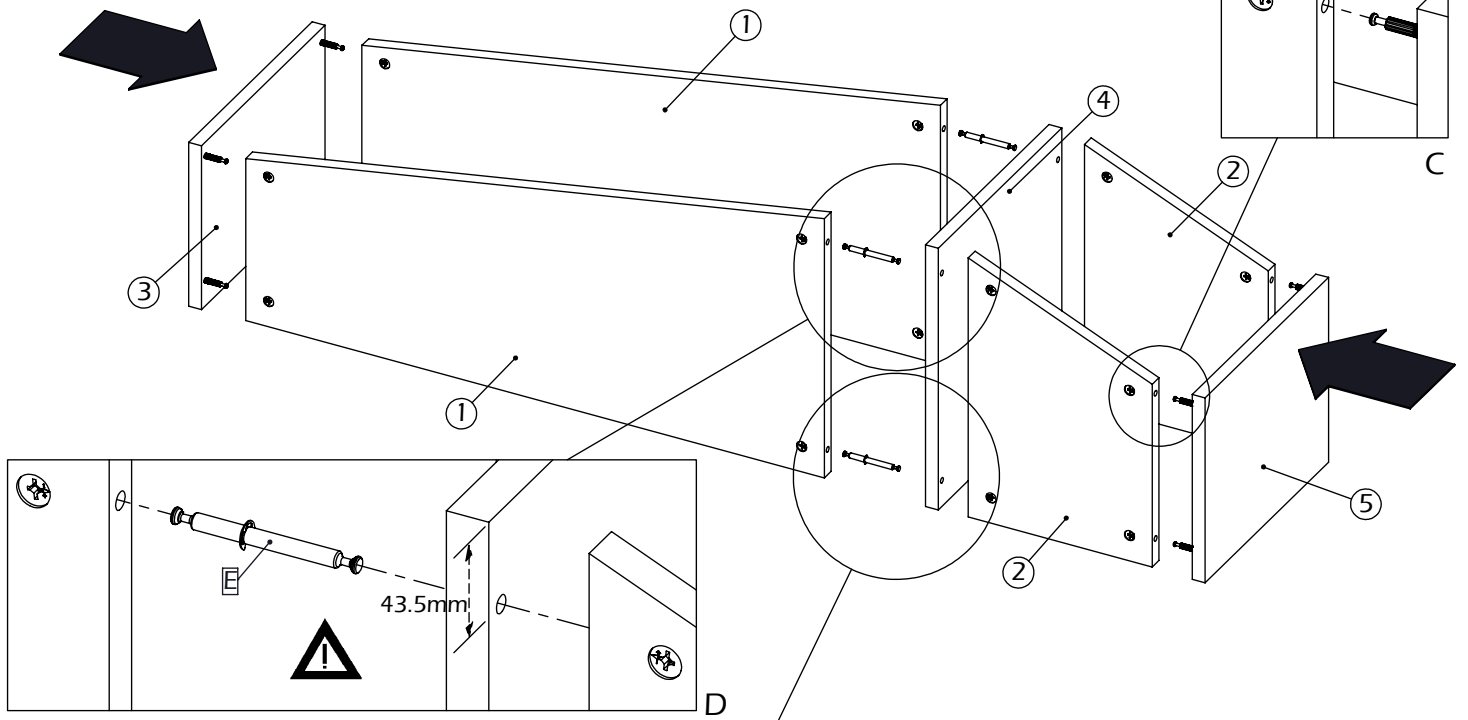

ONE SHELVING UNIT

Max
10kg

TEMAHOME

7200.514

Protected wood species are not used in this product

Product contains recycled wood

A - 16x	B - 8x	C - 16x	D - 4x	E - 4x	F - 2x	G - 1x
						
0512.042	0512.041	0520.009	0992.003	0512.134	0512.116	0519.207

- 1
- | | |
|---|---|
| x16 | x8 |
|  |  |
| A - Ø15x13 | B - Ø7x41 |

- 2
- | |
|--|
| x4 |
|  |
| E - Ø7x83 |

3

x16	x4
	
C - Ø20x0.5	D - Ø26x3

F

4

x4	x2
	
F - Ø3x16	G - 40x15x2

2°