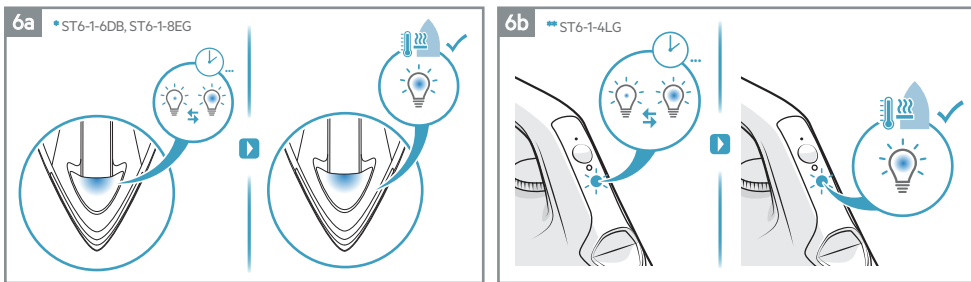

DELICATE 6000 | DAMPFBÜGELSTATION
STEAM STATION

ST6-1-4LG, ST6-1-6DB, ST6-1-8EG
aeg.de aeg.com

* Feature only available on models ST6-1-6DB, ST6-1-8EG
 ** Feature only available for model ST6-1-4LG