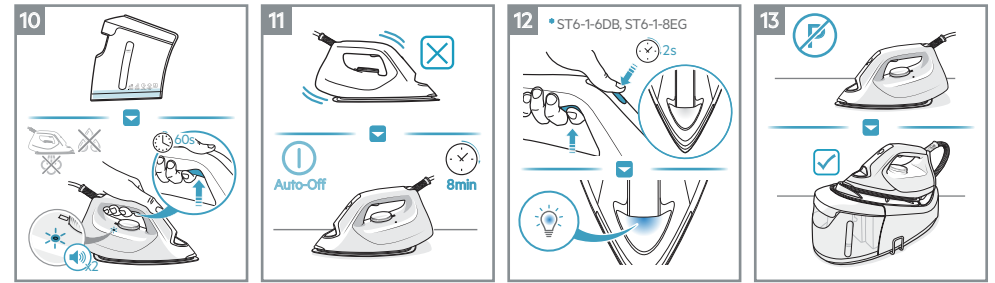

CUSTOMER CARE AND SERVICE

When contacting Service, ensure that you have the following data available:

- Model Number
- PNC number
- Serial number

The information can be found on the rating plate.

AEG

INSTRUCTION BOOK GEBRAUCHSANWEISUNG

DELICATE 6000 | DAMPFBÜGELSTATION
STEAM STATION

ST6-1-4LG, ST6-1-6DB, ST6-1-8EG
aeg.de aeg.com

* Feature only available on models ST6-1-6DB, ST6-1-8EG
 ** Feature only available for model ST6-1-4LG