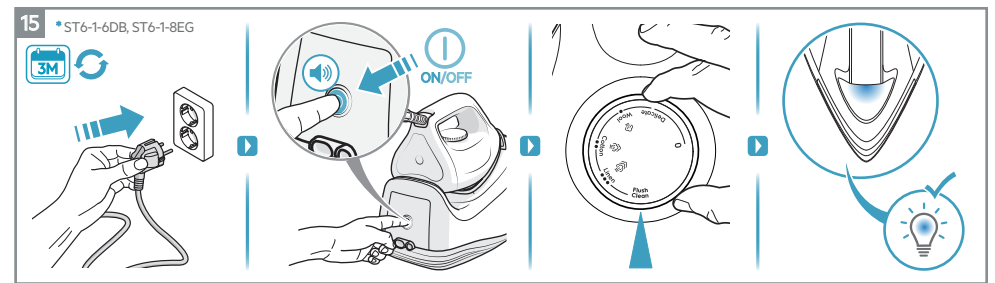

DELICATE 6000 | DAMPFBÜGELSTATION
STEAM STATION

ST6-1-4LG, ST6-1-6DB, ST6-1-8EG
aeg.de aeg.com

* Feature only available on models ST6-1-6DB, ST6-1-8EG
 ** Feature only available for model ST6-1-4LG