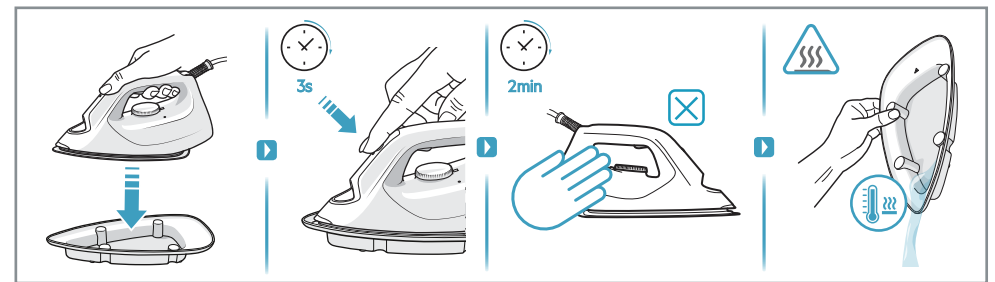

DELICATE 6000 | DAMPFBÜGELSTATION
STEAM STATION

ST6-1-4LG, ST6-1-6DB, ST6-1-8EG
aeg.de aeg.com

* Feature only available on models ST6-1-6DB, ST6-1-8EG
 ** Feature only available for model ST6-1-4LG