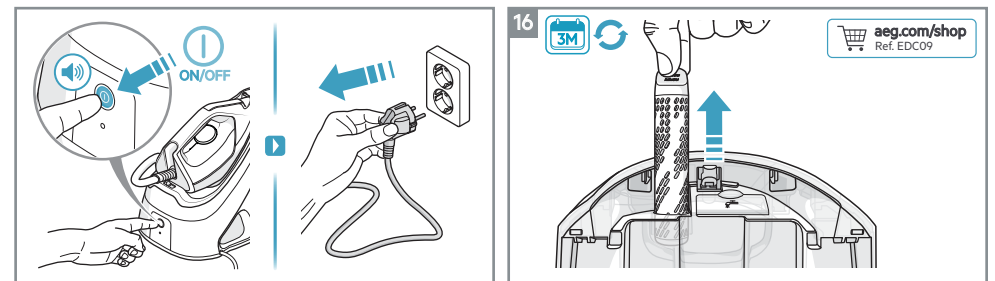

DELICATE 6000 | DAMPFBÜGELSTATION
STEAM STATION

ST6-1-4LG, ST6-1-6DB, ST6-1-8EG
aeg.de aeg.com

* Feature only available on models ST6-1-6DB, ST6-1-8EG
 ** Feature only available for model ST6-1-4LG