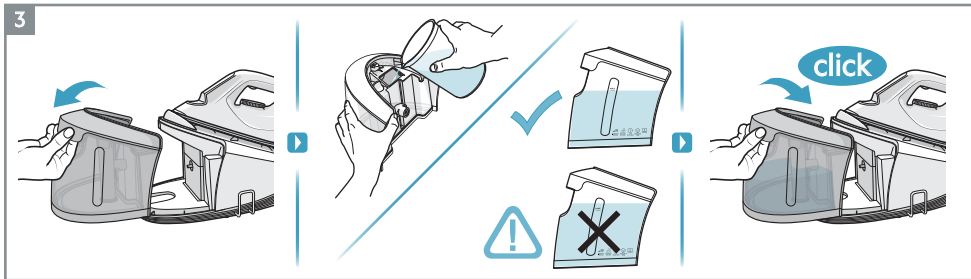

DELICATE 6000 | DAMPFBÜGELSTATION
STEAM STATION

ST6-1-4LG, ST6-1-6DB, ST6-1-8EG
aeg.de aeg.com

* Feature only available on models ST6-1-6DB, ST6-1-8EG
 ** Feature only available for model ST6-1-4LG