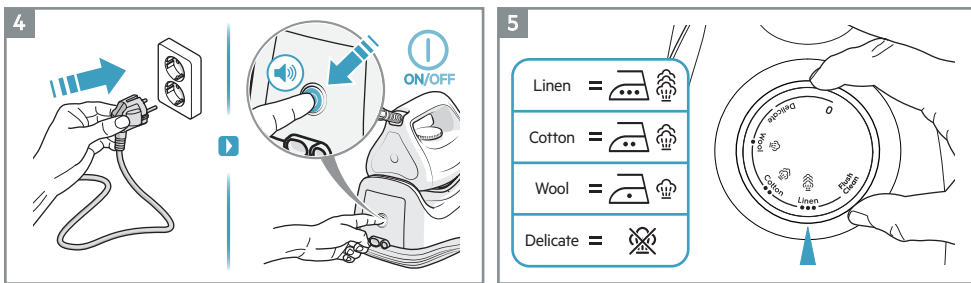

CUSTOMER CARE AND SERVICE

When contacting Service, ensure that you have the following data available:

- Model Number
- PNC number
- Serial number

The information can be found on the rating plate.

AEG

INSTRUCTION BOOK GEBRAUCHSANWEISUNG

DELICATE 6000 | DAMPFBÜGELSTATION
STEAM STATION

ST6-1-4LG, ST6-1-6DB, ST6-1-8EG
aeg.de aeg.com

* Feature only available on models ST6-1-6DB, ST6-1-8EG
 ** Feature only available for model ST6-1-4LG