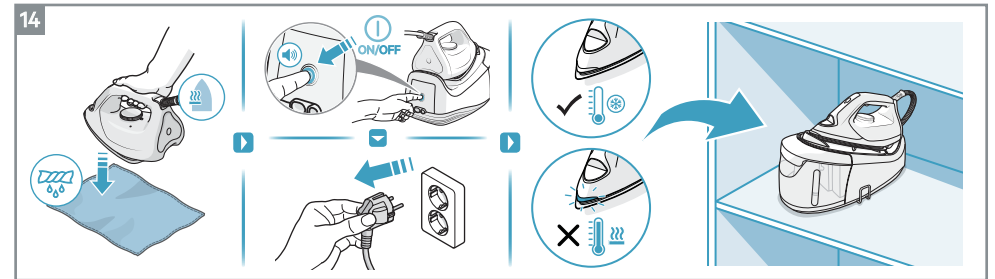

DELICATE 6000 | DAMPFBÜGELSTATION
STEAM STATION

ST6-1-4LG, ST6-1-6DB, ST6-1-8EG
aeg.de aeg.com

* Feature only available on models ST6-1-6DB, ST6-1-8EG
 ** Feature only available for model ST6-1-4LG