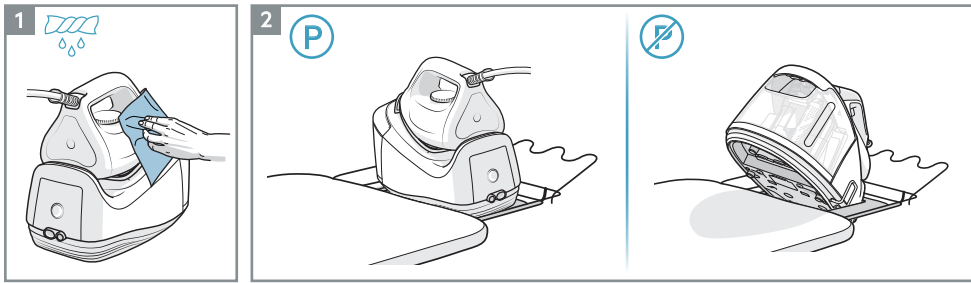

DELICATE 6000 | DAMPFBÜGELSTATION
STEAM STATION

ST6-1-4LG, ST6-1-6DB, ST6-1-8EG
aeg.de aeg.com

* Feature only available on models ST6-1-6DB, ST6-1-8EG
 ** Feature only available for model ST6-1-4LG