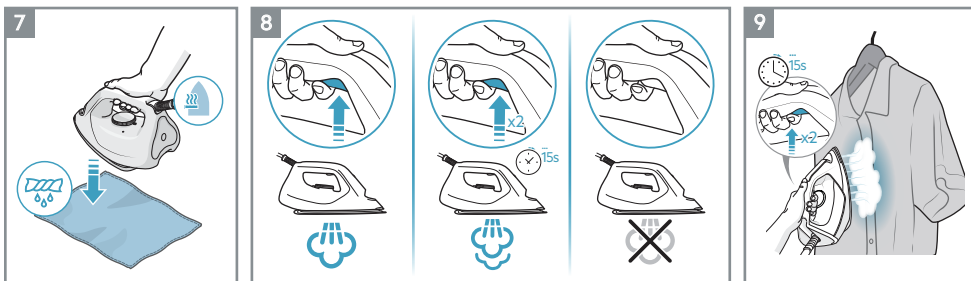

DELICATE 6000 | DAMPFBÜGELSTATION
STEAM STATION

ST6-1-4LG, ST6-1-6DB, ST6-1-8EG
aeg.de aeg.com

* Feature only available on models ST6-1-6DB, ST6-1-8EG
 ** Feature only available for model ST6-1-4LG