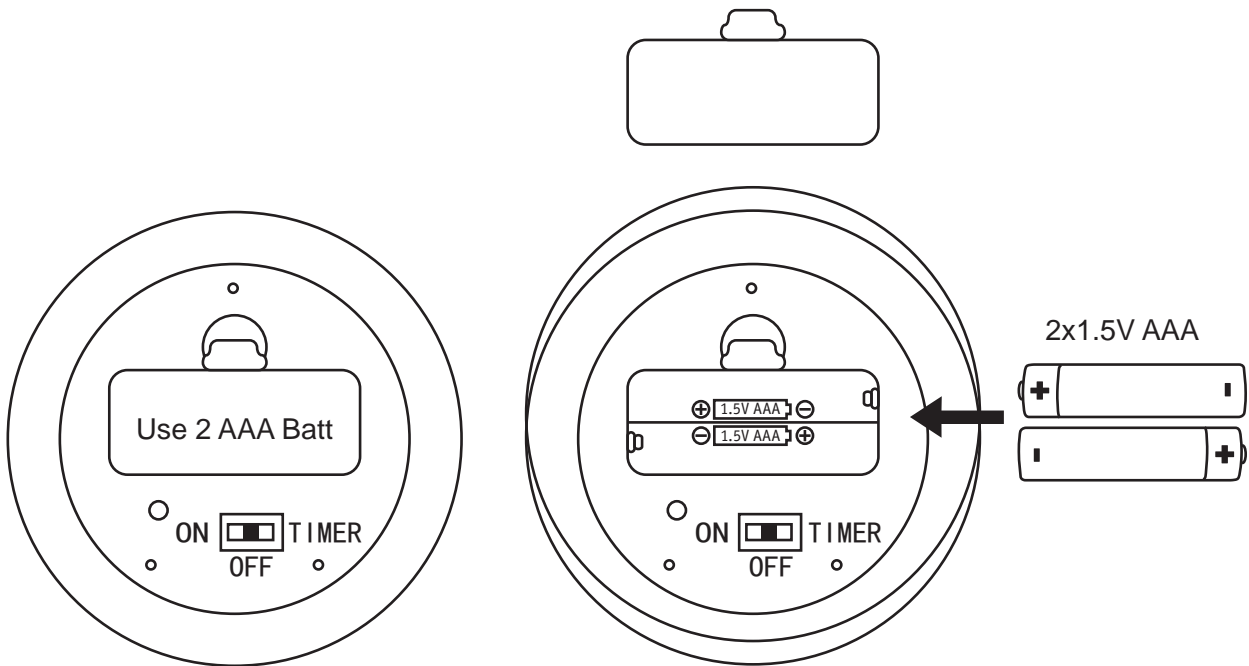

#### Leuchtmitteldaten

Sockel/Fassung	E27
Bestückung	0,8 W
Anzahl Bestückung	1x
Anzahl Brennstellen	1
Bestückung	incl. 1x0,8 W
Nennlichtstrom	40 lm
Farbtemperatur Bereich	2.700 K
Leuchtmittleigenschaft	ohne Leuchtmittel

## BATTERY INSTALLATION

Open battery compartment door on lamp base

Insert "AAA" alkaline batteries (not included).

Ensure correct polarity, replace and close door pushing back into place to lock.

## OPERATION

Slide switch to "ON" position to turn the lamp on.

Slide switch to "OFF" position to turn the lamp off.

Slide switch to "TIMER" position to to set the lamp with 6 hours timer function.

The input voltage of the used led bulb is DC3V!  
Please don't use the bulb with 230V input voltage!