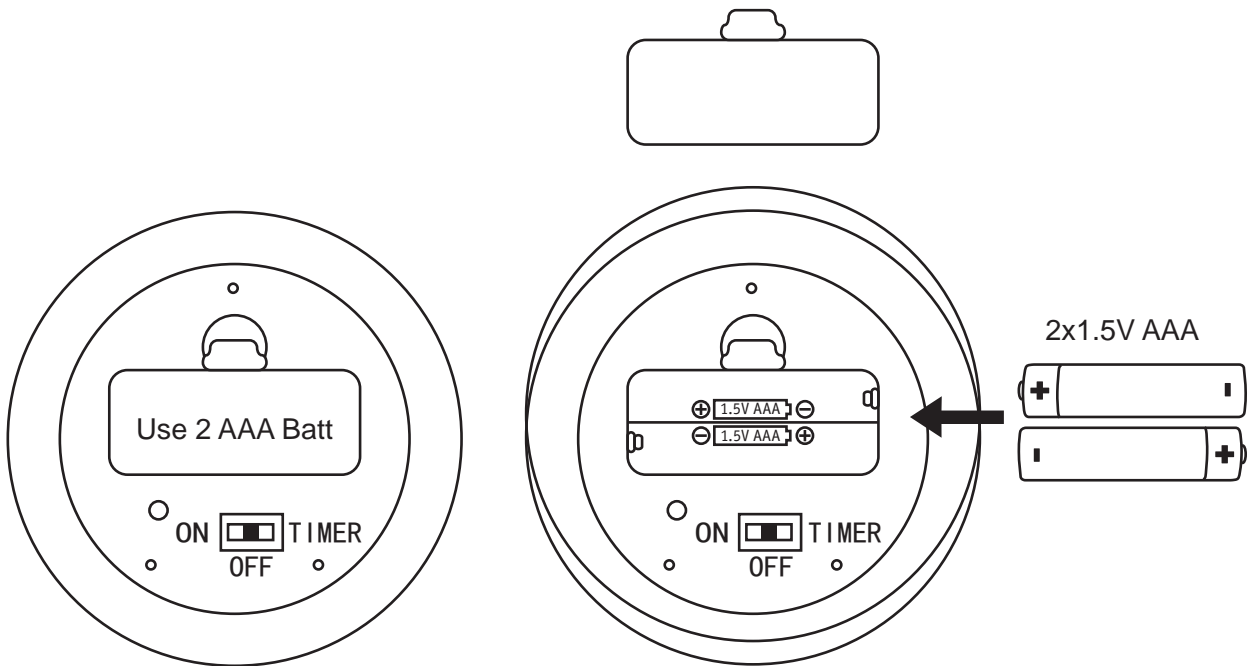

#### Leuchtmitteldaten

Sockel/Fassung	E27
Bestückung	0,8 W
Anzahl Bestückung	1x
Anzahl Brennstellen	1
Bestückung	incl. 1x0,8 W
Nennlichtstrom	40 lm
Farbtemperatur Bereich	2.700 K
Leuchtmittleigenschaft	ohne Leuchtmittel

## BATTERY INSTALLATION

Open battery compartment door on lamp base

Insert "AAA" alkaline batteries (not included).

Ensure correct polarity, replace and close door pushing back into place to lock.

## OPERATION

Slide switch to "ON" position to turn the lamp on.

Slide switch to "OFF" position to turn the lamp off.

Slide switch to "TIMER" position to set the lamp with 6 hours timer function.

The input voltage of the used led bulb is DC3V!  
Please don't use the bulb with 230V input voltage!