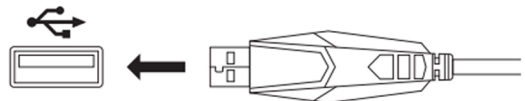

KONTAKT

Hyrican® Informationssysteme AG
Kalkplatz 5
D - 99638 Kindelbrück **HYRICAN®**

Service-Nummer: 036375 - 513 44
E-Mail: support@hyrican.de