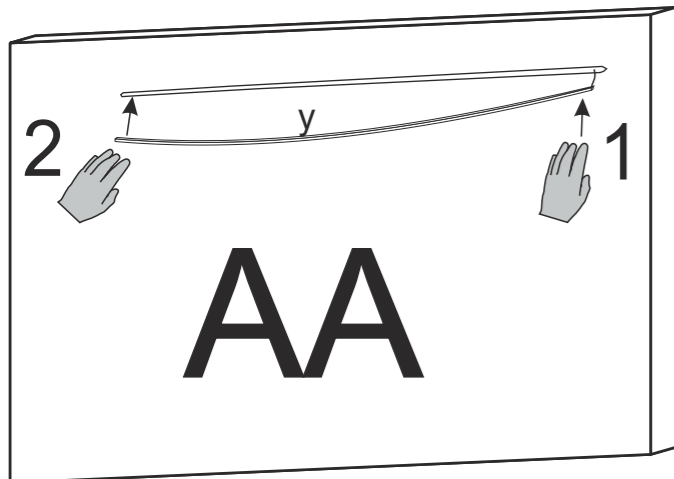

12.

13.

14.

15.

LED - KIT LONDON LED RGB

LED				
s	t	u	w	y
230 / 12 V				LED-RGB
x1	x3	x1	x1	x1