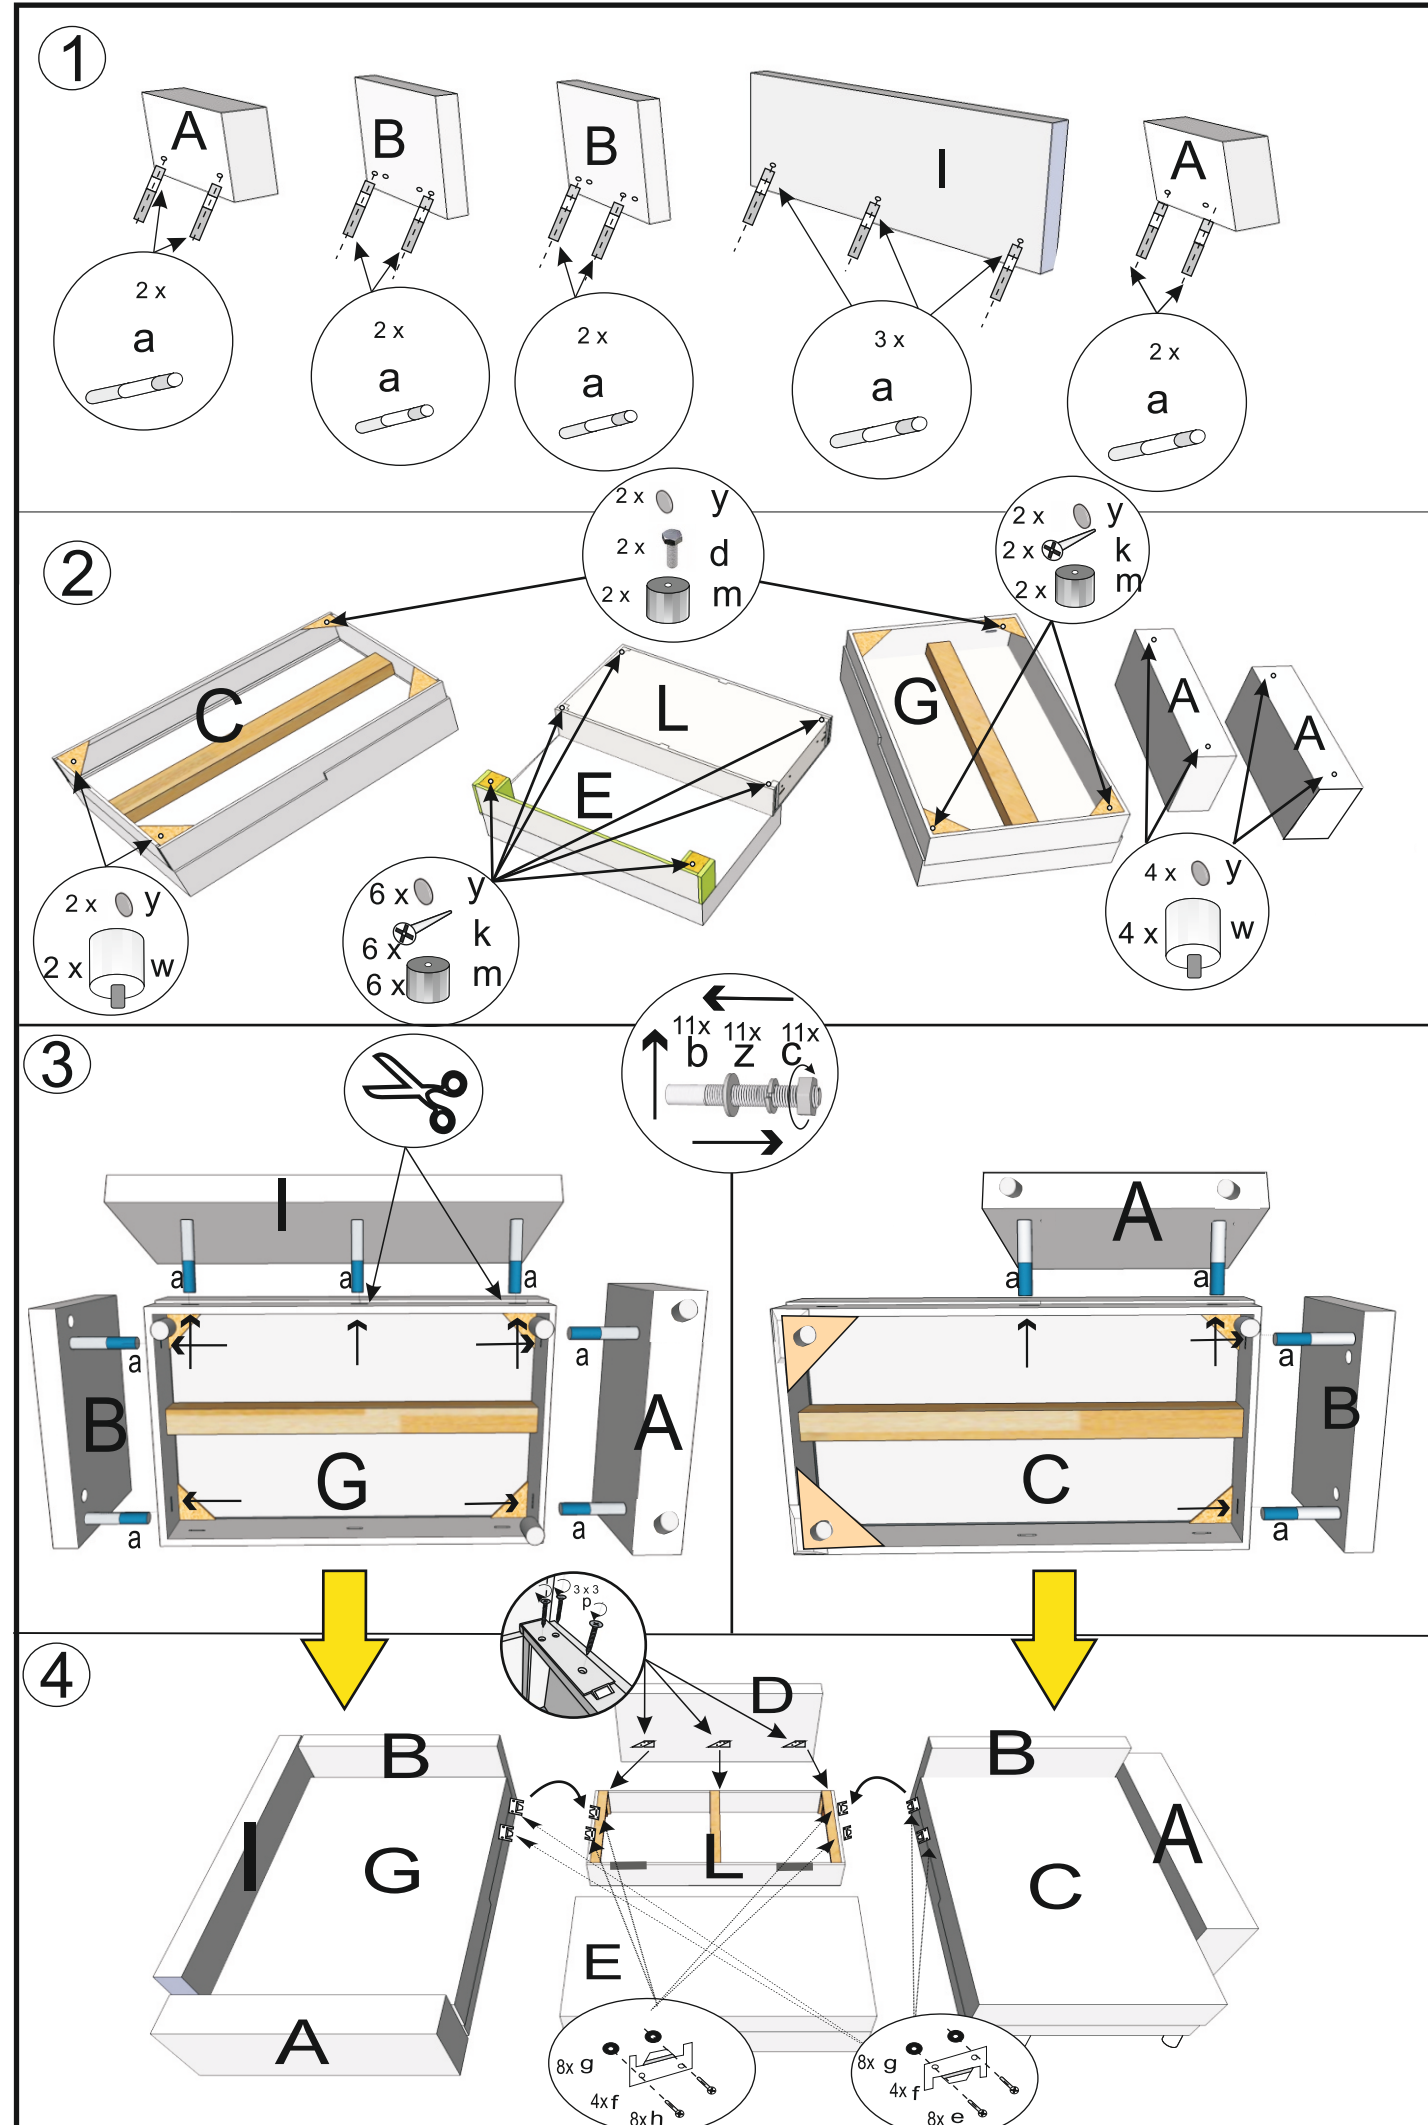

2: PARIS LIGHT - L

2: PARIS LIGHT - R