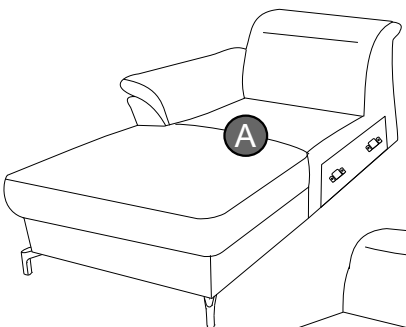

R

L

y_{H-120/150} X1	z_{H(120-180)} X2	q M6*25 X12	i L-4 X1	x_{H-120/150} [mm] X3

y_{H-120/150} X1	z_{H(120-180)} X3	q M6*25 X12	i L-4 X1	x_{H-120/150} X3