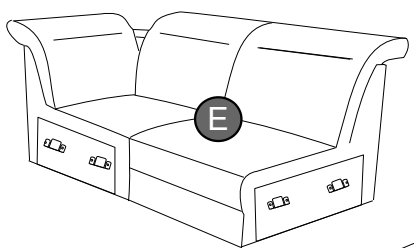

R

L

y_{H-120/150} X1	z_{H(120-180)} X2	q M6*25 X12	i L-4 X1	x_{H-120/150} [mm] X3

y_{H-120/150} X1	z_{H(120-180)} X3	q M6*25 X12	i L-4 X1	x_{H-120/150} X3