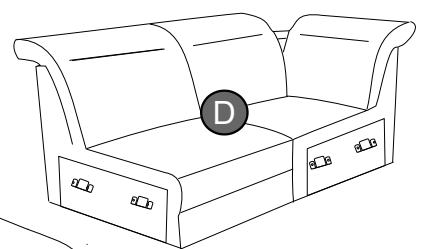

R

L

y_{H-120/150} X1	z_{H(120-180)} X2	q M6*25 X12	i L-4 X1	x_{H-120/150} [mm] X3

y_{H-120/150} X1	z_{H(120-180)} X3	q M6*25 X12	i L-4 X1	x_{H-120/150} X3