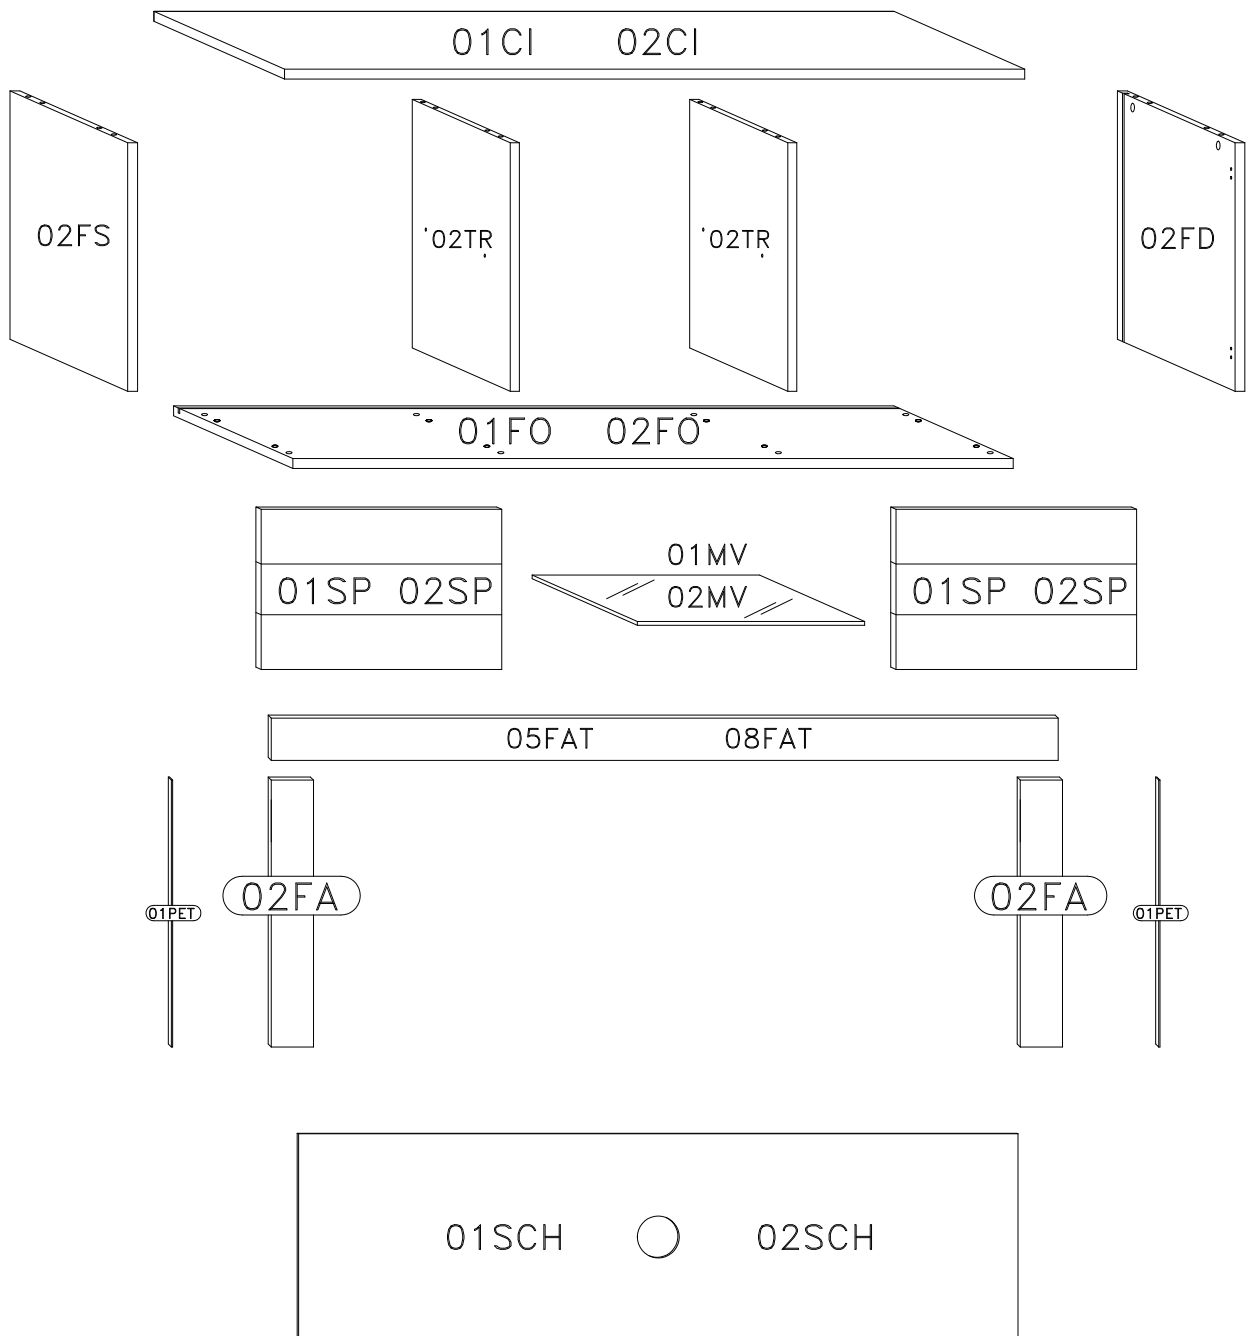

SERVICEKARTE