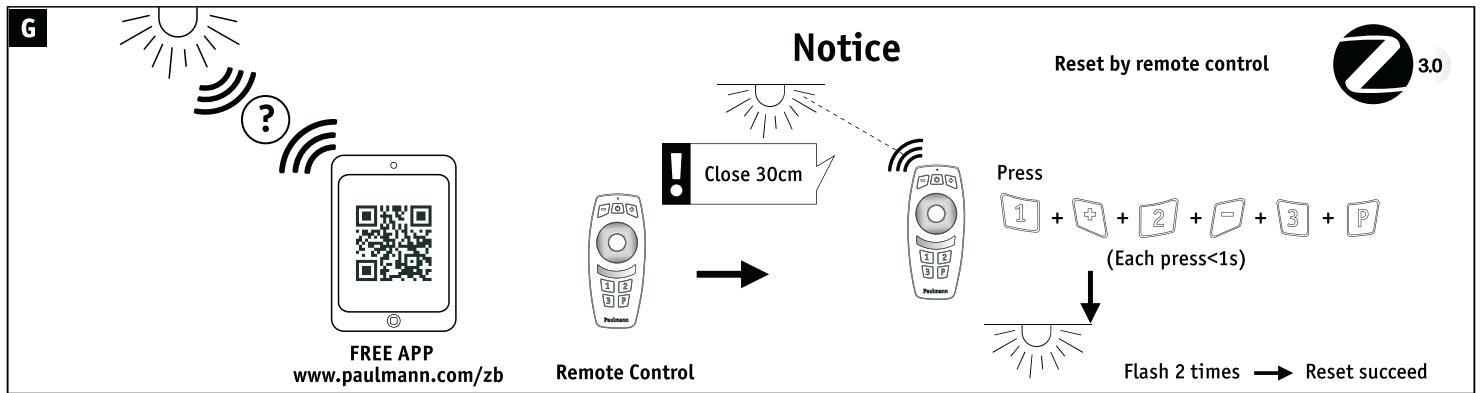

10% T=4H

**I**

**FREE App**

Download App for extended functions  
<https://www.paulmann.com/zb>

**Not incl. Smart Device**

.ipad  
.iphone 4s Higher  
.Android 4.4 Higher

**Not incl. Gateway**

Paulmann  
Art.-Nr.:500.66