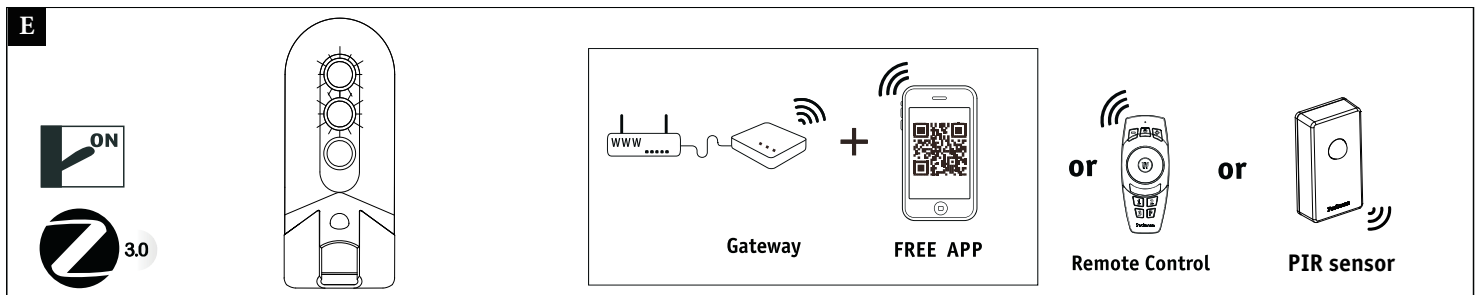

**C**

5mm

ON/OFF

6-8H

100% T=1H

10% T=15H

6-8H

100% T=0.5H

10% T=4H

**I**

**FREE App**

Download App for extended functions  
<https://www.paulmann.com/zb>

**Not incl. Smart Device**

.ipad  
.iphone 4s Higher  
.Android 4.4 Higher

**Not incl. Gateway**

Paulmann  
Art.-Nr.:500.66