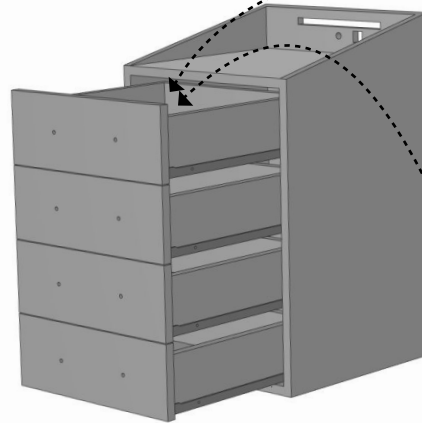

KALLISTO/JUPITER NAKO

1/3

22092022

819362 NEON_5x13-NW

2/3

LED repair

SWITCH repair

USB repair