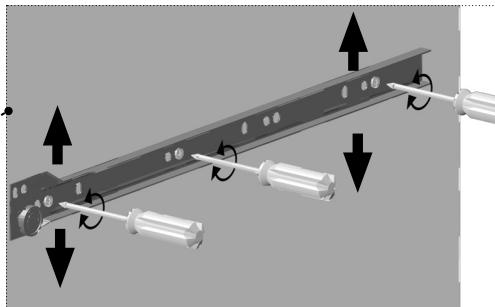

KALLISTO/JUPITER NAKO

1/3

22092022

819362 NEON_5x13-NW

2/3

LED repair

SWITCH repair

USB repair