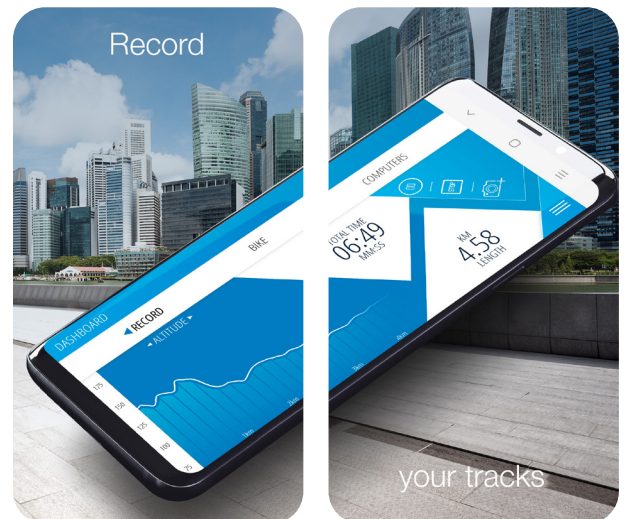

NEUE Funktionen
 Sprachnavigation und
 Apple Watch support

- Funktionen der Apple Watch
- Navigation über die Uhr
 - Anzeige der Computerdaten des Pedelecs
 - Anzeige des Kartenausschnittes

Zum Google Play Store

Zum App Store

Die FISCHER E-Connect APP ist kostenfrei für iOS und Android in den APP-Stores erhältlich

FISCHER E-Connect APP

With the FISCHER E-Connect APP you do not only navigate on Europe's cycle paths **FREE OF CHARGE**, it connects to your FISCHER pedelec and displays various current information about your E-Bike.

- Topographic range indicator: Shows on the map exactly how far you can drive, taking into account the topographical conditions, your current driving behaviour and the battery charge level
- The maps of most European countries are available with the APP as offline version free of charge

- Record your routes, save them and export your favourite routes
- An integrated tour manager manages your saved routes
- Import GPX data easily and navigate to your destination via the FISCHER E-Connect APP