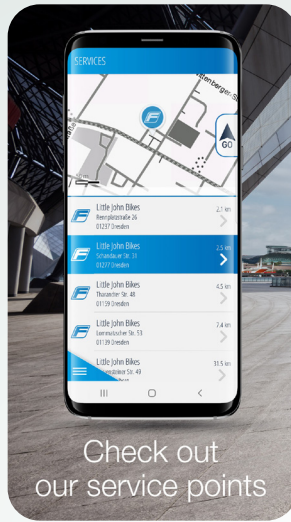

Zum App Store

Die FISCHER E-Connect APP ist kostenfrei für iOS und Android in den APP-Stores erhältlich

FISCHER E-Connect APP

With the FISCHER E-Connect APP you do not only navigate on Europe's cycle paths **FREE OF CHARGE**, it connects to your FISCHER pedelec and displays various current information about your E-Bike.

- Topographic range indicator: Shows on the map exactly how far you can drive, taking into account the topographical conditions, your current driving behaviour and the battery charge level
- The maps of most European countries are available with the APP as offline version free of charge

- Record your routes, save them and export your favourite routes
- An integrated tour manager manages your saved routes
- Import GPX data easily and navigate to your destination via the FISCHER E-Connect APP