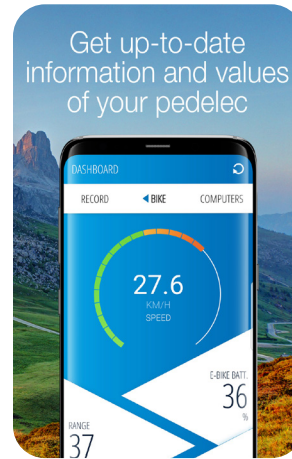

NEUE Funktionen
 Sprachnavigation und
 Apple Watch support

- Funktionen der Apple Watch
- Navigation über die Uhr
 - Anzeige der Computerdaten des Pedelecs
 - Anzeige des Kartenausschnittes

Zum Google Play Store

Zum App Store

Die FISCHER E-Connect APP ist kostenfrei für iOS und Android in den APP-Stores erhältlich

FISCHER E-Connect APP

With the FISCHER E-Connect APP you do not only navigate on Europe's cycle paths **FREE OF CHARGE**, it connects to your FISCHER pedelec and displays various current information about your E-Bike.

- Topographic range indicator: Shows on the map exactly how far you can drive, taking into account the topographical conditions, your current driving behaviour and the battery charge level
- The maps of most European countries are available with the APP as offline version free of charge

- Record your routes, save them and export your favourite routes
- An integrated tour manager manages your saved routes
- Import GPX data easily and navigate to your destination via the FISCHER E-Connect APP