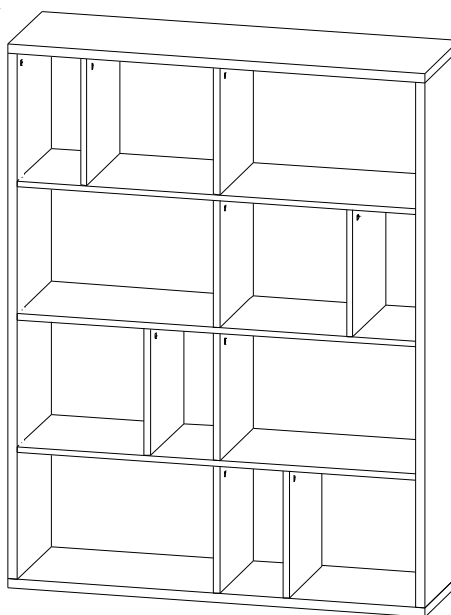

FORTUNA

ITM: 116263
112,5x146,6x34 cm

ø8x30
a 32x

ø8x60
b 20x

c 32x

d 32x

e 32x

ø7x50
f 12x

Collection ,Fortuna'

ITM:116262
58x146,6x34 cm

ITM:116263
112,5x146,6x34 cm

ITM:116264
34,1x34,1x33,4 cm

ITM:116265
34,1x34,1x33,4 cm

ITM:116266
34,1x34,1x33,3cm

ITM:116267
58x39,2x34cm

ITM:116268
75,1x57,9x34cm