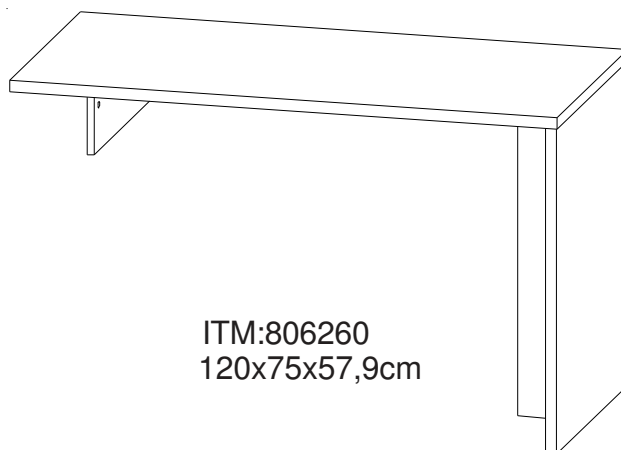

FORTUNA

ITM: 116263
112,5x146,6x34 cm

ø8x30
a 32x

ø8x60
b 20x

c 32x

d 32x

e 32x

ø7x50
f 12x

Collection ,Fortuna'

ITM:116262
58x146,6x34 cm

ITM:116263
112,5x146,6x34 cm

ITM:116264
34,1x34,1x33,4 cm

ITM:116265
34,1x34,1x33,4 cm

ITM:116266
34,1x34,1x33,3cm

ITM:116267
58x39,2x34cm

ITM:116268
75,1x57,9x34cm