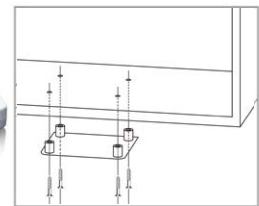

KCR-100

Kitchen radio with bluetooth,
light and timer

Mounting kit

EN

- Bluetooth
- 0.9" White LED display
- PLL FM radio
- 5 preset buttons
- LED lighting
- Clock & Timer
- 2 feet
- Output power : 2 x 1W
- included: Mounting kit, AC Adaptor, Remote control