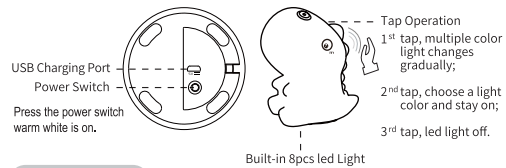

Dinosaur Silicone Night Light

Basic Information

Item Name: Dinosaur Silicone Night Light
Item Size: 146x97x152mm
Input Voltage / Current: 5V === 1000mA
Battery Capacity: 1200mAh
Material: Silicone, ABS
Function: Lamp, Illumination

Features

1. This lamp is powered by a rechargeable lithium battery.
2. This lamp has seven colors light and can be adjusted as you wish.
3. Soft silicone with cute design; decoration light.

Instructions

1. Please fully charge the product before first use. Charging voltage / current DC5V === 1000mA. Power bank with equal voltage can be used to charge it as well. It will take about 3 hours to fully charge the product. (actual charging time is based on the charger's input current.) While charging, the red indicator light flashes; once fully charged, the red indicator light will remain on. Using time after fully charged: approx 10 hours under warm light; approx 9 hours under colorful light.
2. Power Switch: press it to turn on warm white light; press again to turn off.
3. Tap to change led colors: turn on the lamp, it is warm white light. Then tap the lamp for the first time, the led light will change gradually every three seconds; tap again, the light color will remain on; tap thirdly, the light is off; tap fourthly, warm white light again; circulation.
4. When the light is turned off by tapping, the product is still working and there is a quiescent current. If it's not used for a long time, please turn off the light by power switch to help protect the battery life.
5. After fully charged, please cut off the power in time.